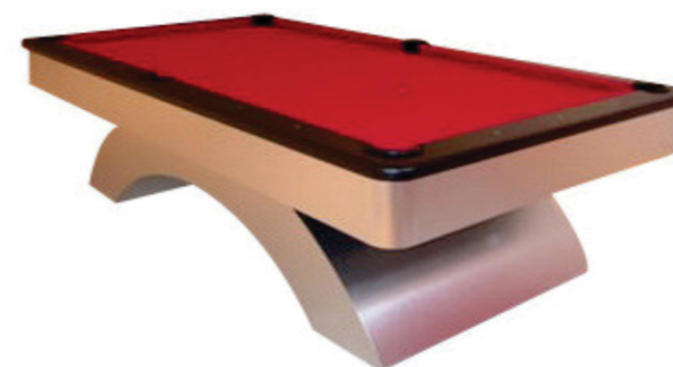

SB - LX - 4582 Pool Table

This Table Had Royal & eye catching Attractive Look. comes in silver body colour Best Quality Raw Material Used to ensure durability and easy maintenance.This table will stand up to even the harshest of commercial environments while maintaining its modern look. Come With Indian Marble & K-66 profile natural gum rubber cushions use in the Table for best rebounding This table includes best quality 22.75 OZ cloth (70% wool / 30% nylon) for excellent playability & durability.Come With Standard Accessories.